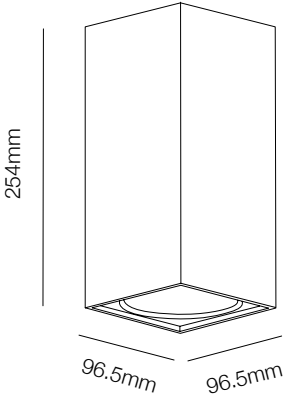

Aluminium, IP20, Cut-out size 60mm,
Ø68*h55mm, include GU10 lampholder

SAND BLACK+GOLD

SAND WHITE+ALUMINIUM

LM9042

Aluminium, IP20, Cut-out size 60mm,
Ø68*h55mm, include GU10 lampholder

SAND BLACK+GOLD

SAND WHITE+ALUMINIUM

WHITE/SILVER

WHITE/BK

WHITE/GOLD

WHITE/WH

▪ Dimenzije:

RETTANGOLARE DOPPIO

R+130/96x2 ALU

230V~50Hz, GU10, 2 x MAX 50W

230V~50Hz, GU10, MAX 50W

SQUARE REFLECTOR

SILVER

BK

GOLD

WH

WHITE/BK

▪ Dimenzije:

WHITE/GOLD

▪ Dimenzije:

254mm

Ø96mm

BK/SILVER

BK/BK

BK/GOLD

BK/WH