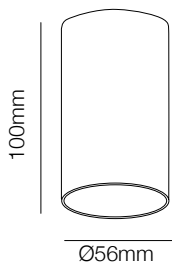

▪ **Dimenzije:**

SILVER