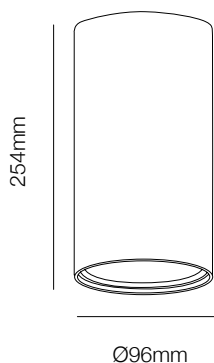

Aluminium, IP20, Cut-out size 60mm,
Ø68*h55mm, include GU10 lampholder

SAND BLACK+GOLD

SAND WHITE+ALUMINIUM

LM9042

Aluminium, IP20, Cut-out size 60mm,
Ø68*h55mm, include GU10 lampholder

SAND BLACK+GOLD

SAND WHITE+ALUMINIUM

230V~50Hz, GU10, MAX 50W

SQUARE REFLECTOR

SILVER

BK

GOLD

WH

WHITE/BK

▪ Dimenzije:

• Dimenzije:

ROTONDO R+254/96 ALU

230V~50Hz, GU10, MAX 50W

ROUND REFLECTOR

SILVER

BK

GOLD

WH

WHITE/GOLD

▪ Dimenzije:

254mm

Ø96mm

BK/SILVER

BK/BK

BK/GOLD

BK/WH