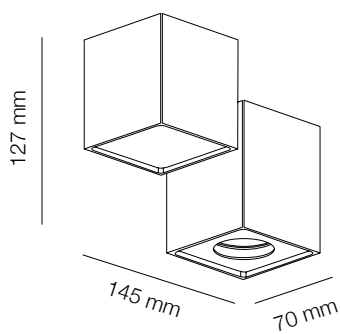

FARETTO Q1 ALU

FARETTO Q1 ALU   DARK GREY   230V~50Hz, GU10, MAX 50W

FARETTO Q1 ALU   WHITE   230V~50Hz, GU10, MAX 50W

▪ **Dimenzije:**

DARK GREY