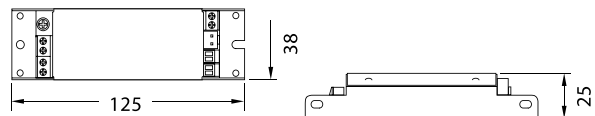

SMART LED

EKL0901 LED EMERGENCY KIT Duration: 1h, NW(g): 440

EKL0903 LED EMERGENCY KIT Duration: 3h, NW(g): 1040

- Rated voltage: 220-240V
- Mode of operation: Maintained
- Power: Max. 9W
- Battery: Ni-CD 1200mAh 9.6V (**EKL0901**)
  Ni-CD 3500mAh 9.6V (**EKL0903**)