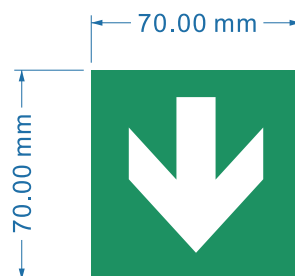

LED-EME-507L50

PRIBOR ZA UGRADNJU

PRIBOR ZA OVJESNI PIKTOGRAM

NALJEPNICA

HERMIT CRAB

HERMIT CRAB HC3M3528-01 BIJELA PANIK LED

HERMIT CRAB HC3M3528-32 SIVA PANIK LED

- Rated voltage: 220-240V~50Hz
- Power: 0.6W
- LED: SMD3528
- Mode of operation: Maintained
- Duration: 3h
- Battery: Ni-Mh 80mAh 3.6V
- NW(g): 52