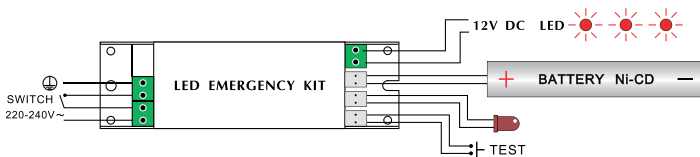

SMART LED

EKL0901 LED EMERGENCY KIT Duration: 1h, NW(g): 440

EKL0903 LED EMERGENCY KIT Duration: 3h, NW(g): 1040

- Rated voltage: 220-240V
- Mode of operation: Maintained
- Power: Max. 9W
- Battery: Ni-CD 1200mAh 9.6V (**EKL0901**)
  Ni-CD 3500mAh 9.6V (**EKL0903**)