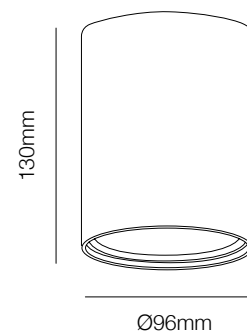

Aluminium, IP20, Cut-out size 60mm,
Ø68*h55mm, include GU10 lampholder

SAND BLACK+GOLD

SAND WHITE+ALUMINIUM

LM9042

Aluminium, IP20, Cut-out size 60mm,
Ø68*h55mm, include GU10 lampholder

SAND BLACK+GOLD

SAND WHITE+ALUMINIUM

WHITE/SILVER

WHITE/BK

WHITE/GOLD

WHITE/WH

▪ Dimenzije:

RETTANGOLARE DOPPIO

R+130/96x2 ALU

230V~50Hz, GU10, 2 x MAX 50W

• Dimenzije:

ROTONDO R+254/96 ALU

230V~50Hz, GU10, MAX 50W

ROUND REFLECTOR

SILVER

BK

GOLD

WH

WHITE/GOLD

▪ Dimenzije:

254mm

Ø96mm

BK/SILVER

BK/BK

BK/GOLD

BK/WH