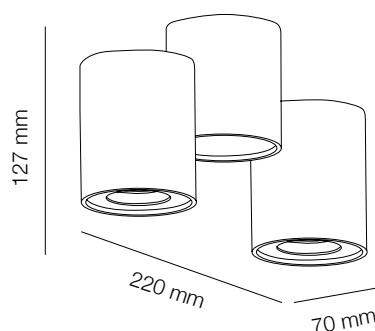

▪ **Dimenzije:**

WHITE