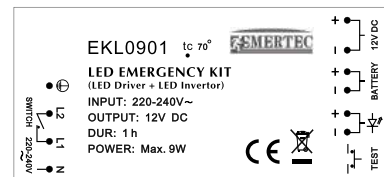

SMART LED

EKL0901 LED EMERGENCY KIT Duration: 1h, NW(g): 440

EKL0903 LED EMERGENCY KIT Duration: 3h, NW(g): 1040

- Rated voltage: 220-240V
- Mode of operation: Maintained
- Power: Max. 9W
- Battery: Ni-CD 1200mAh 9.6V (**EKL0901**)
  Ni-CD 3500mAh 9.6V (**EKL0903**)