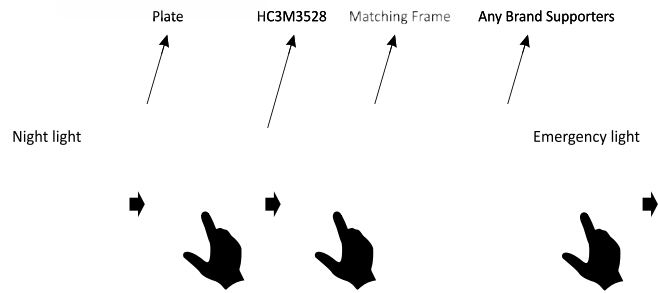

LED-EME-507L50

PRIBOR ZA UGRADNJU

PRIBOR ZA OVJESNI PIKTOGRAM

NALJEPNICA

HERMIT CRAB

HERMIT CRAB HC3M3528-01 BIJELA PANIK LED

HERMIT CRAB HC3M3528-32 SIVA PANIK LED

- Rated voltage: 220-240V~50Hz
- Power: 0.6W
- LED: SMD3528
- Mode of operation: Maintained
- Duration: 3h
- Battery: Ni-Mh 80mAh 3.6V
- NW(g): 52