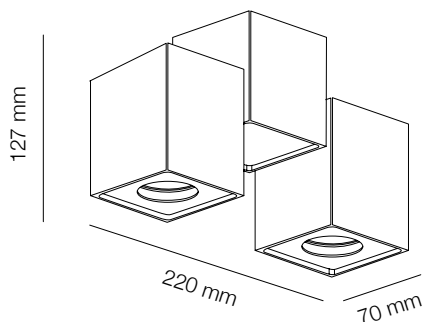

▪ **Dimenzije:**