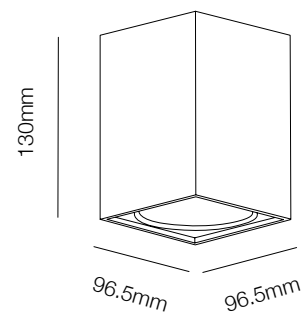

Aluminium, IP20, Cut-out size 60mm,
Ø68*h55mm, include GU10 lampholder

SAND BLACK+GOLD

SAND WHITE+ALUMINIUM

LM9042

Aluminium, IP20, Cut-out size 60mm,
Ø68*h55mm, include GU10 lampholder

SAND BLACK+GOLD

SAND WHITE+ALUMINIUM

WHITE/SILVER

WHITE/BK

WHITE/GOLD

WHITE/WH

▪ Dimenzije:

RETTANGOLARE DOPPIO

R+130/96x2 ALU

230V~50Hz, GU10, 2 x MAX 50W