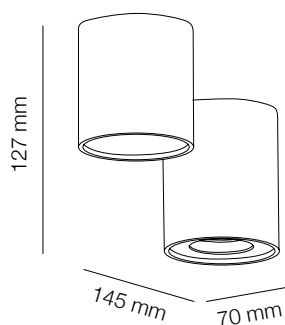

FARETTO R1 ALU

FARETTO R1 ALU DARK GREY 230V~50Hz, GU10, MAX 50W

FARETTO R1 ALU WHITE 230V~50Hz, GU10, MAX 50W

▪ **Dimenzije:**

DARK GREY